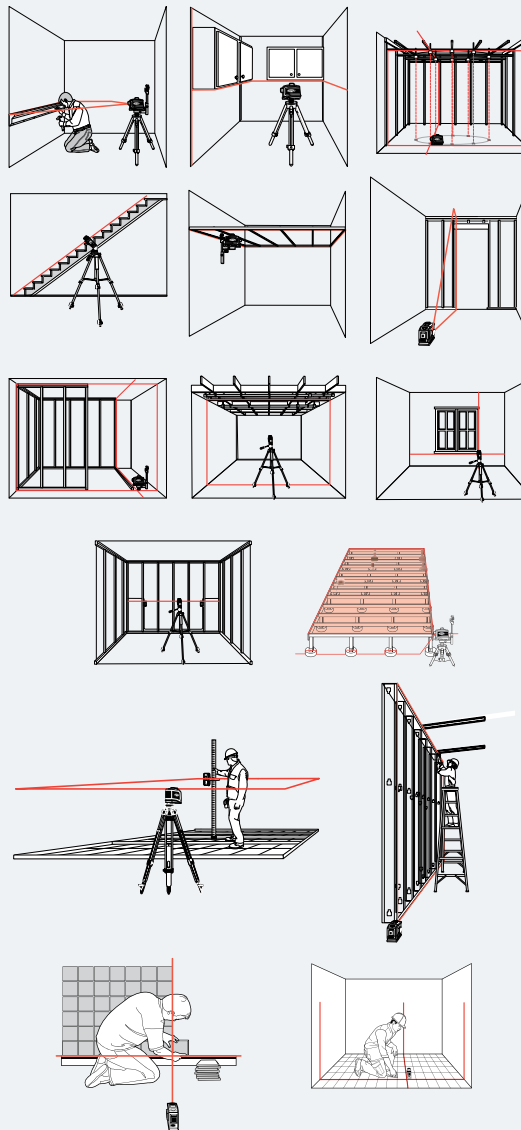

Applications

One Tool Does It All
LT56