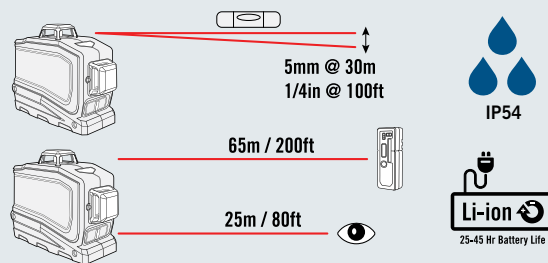

LT56 Laser Tool

Included Accessory

HR220 Optional

LT56 Package

LT56-2 Package with HR220 Receiver

Specifications

Laser Power	Less than 1mw
Class/Wavelength	Class 2 / 635nm
Batteries	Lithium-ion, 7200 mAh, 3.7 V
Battery Life	1 beam - 45 hours 2 beam - 35 hours 3 beam - 25 hours
Charge Time	12 hours (30 minute quick charge will provide 2 hours operation with 2 beams)
Battery Warranty	2 years
Charger	Input: 100-240V AC 190 mA Output: 5V DC 800mA
Out of Level Indication	Flashing beam - triple flash every 10 seconds
Self Leveling Range	4° ±1° all direction
Dust and Water Resistance	IP54
Operating Temperature	-10° to 45° (14 °F to 113 °F)
Storage Temperature	-20° to 60° (-4 °F to 140 °F)
Size (L x W x H)	152 x 116 x 84 mm (4.6 x 6.0 x 3.3 in)
Weight	0.67 kg (1.48 lb)

Rugged Universal Laser Layout Tool

LT56 Laser Tool

Rugged Universal Laser Layout Tool

The LT56 provides three 360 degree planes of laser light. A horizontal plane and 2 vertical planes 90 degrees apart provide all the reference required for interior layout.

- Bright crisp laser lines - extends the working range and are easy to see
- Lithium-Ion batteries provide 25 hour operating time - huge savings on battery cost compared to alkaline models and are ecological friendly
- Rugged and durable - 3 foot (1m) drop specification means the LT56 can keep working even after minor accidents
- Versatile mounting accessory - includes ceiling track, magnetic and tripod mounts with rotation and fine vertical adjustment
- The HR220 Line Receiver can be added for short range exterior layout and elevation control