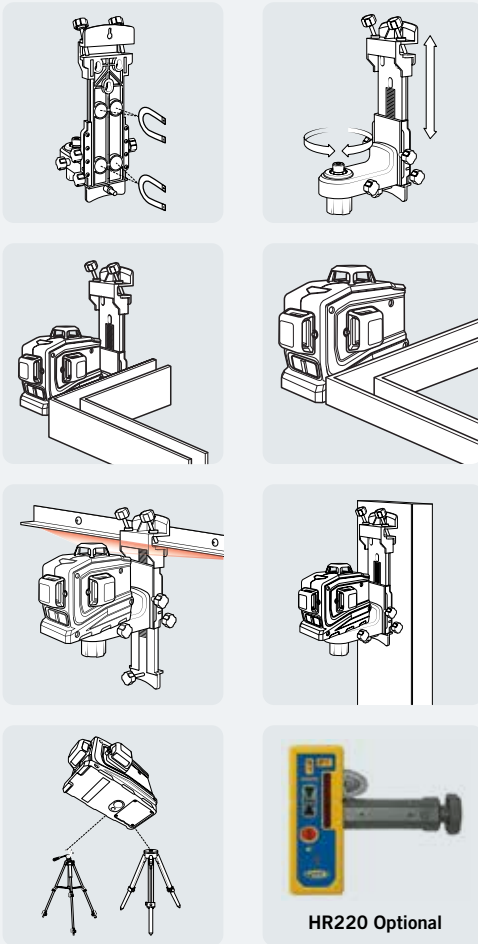

LT56 Laser Tool

Included Accessory

HR220 Optional

LT56 Package

LT56-2 Package with HR220 Receiver

Specifications

Laser Power	Less than 1mw
Class/Wavelength	Class 2 / 635nm
Batteries	Lithium-ion, 7200 mAh, 3.7 V
Battery Life	1 beam - 45 hours 2 beam - 35 hours 3 beam - 25 hours
Charge Time	12 hours (30 minute quick charge will provide 2 hours operation with 2 beams)
Battery Warranty	2 years
Charger	Input: 100-240V AC 190 mA Output: 5V DC 800mA
Out of Level Indication	Flashing beam - triple flash every 10 seconds
Self Leveling Range	4° ±1° all direction
Dust and Water Resistance	IP54
Operating Temperature	-10° to 45° (14 °F to 113 °F)
Storage Temperature	-20° to 60° (-4 °F to 140 °F)
Size (L x W x H)	152 x 116 x 84 mm (4.6 x 6.0 x 3.3 in)
Weight	0.67 kg (1.48 lb)

Rugged Universal Laser Layout Tool

LT56 Laser Tool

Rugged Universal Laser Layout Tool

The LT56 provides three 360 degree planes of laser light. A horizontal plane and 2 vertical planes 90 degrees apart provide all the reference required for interior layout.

- Bright crisp laser lines - extends the working range and are easy to see
- Lithium-Ion batteries provide 25 hour operating time - huge savings on battery cost compared to alkaline models and are ecological friendly
- Rugged and durable - 3 foot (1m) drop specification means the LT56 can keep working even after minor accidents
- Versatile mounting accessory - includes ceiling track, magnetic and tripod mounts with rotation and fine vertical adjustment
- The HR220 Line Receiver can be added for short range exterior layout and elevation control