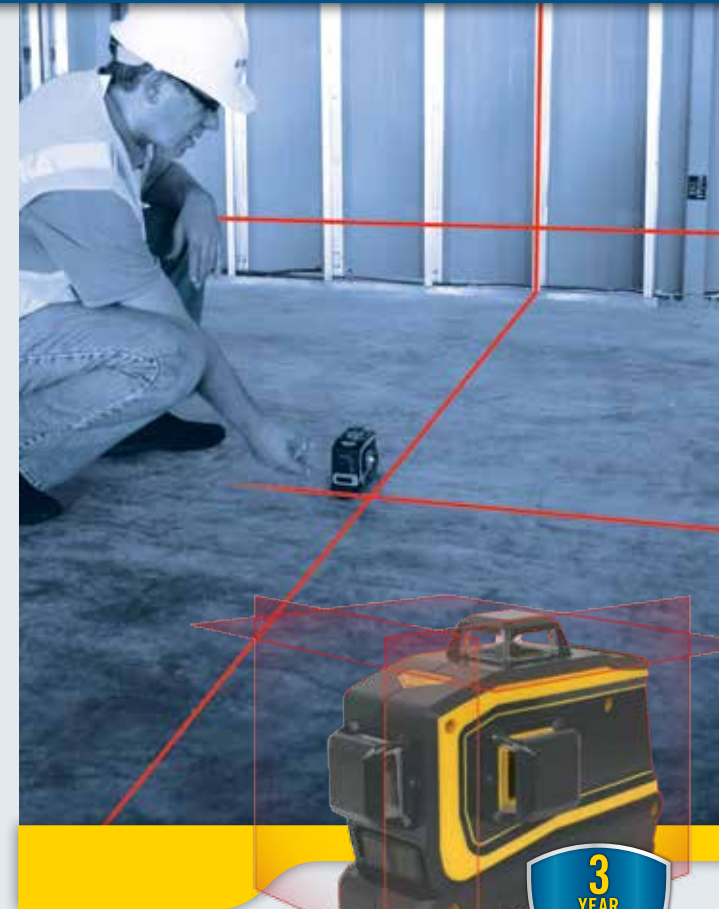

LT56 Laser Tool

Included Accessory

HR220 Optional

LT56 Package

LT56-2 Package with HR220 Receiver

Specifications

Laser Power	Less than 1mw
Class/Wavelength	Class 2 / 635nm
Batteries	Lithium-ion, 7200 mAh, 3.7 V
Battery Life	1 beam - 45 hours 2 beam - 35 hours 3 beam - 25 hours
Charge Time	12 hours (30 minute quick charge will provide 2 hours operation with 2 beams)
Battery Warranty	2 years
Charger	Input: 100-240V AC 190 mA Output: 5V DC 800mA
Out of Level Indication	Flashing beam - triple flash every 10 seconds
Self Leveling Range	4° ±1° all direction
Dust and Water Resistance	IP54
Operating Temperature	-10° to 45° (14 °F to 113 °F)
Storage Temperature	-20° to 60° (-4 °F to 140 °F)
Size (L x W x H)	152 x 116 x 84 mm (4.6 x 6.0 x 3.3 in)
Weight	0.67 kg (1.48 lb)

Rugged Universal Laser Layout Tool

LT56 Laser Tool

Rugged Universal Laser Layout Tool

The LT56 provides three 360 degree planes of laser light. A horizontal plane and 2 vertical planes 90 degrees apart provide all the reference required for interior layout.

- Bright crisp laser lines - extends the working range and are easy to see
- Lithium-Ion batteries provide 25 hour operating time - huge savings on battery cost compared to alkaline models and are ecological friendly
- Rugged and durable - 3 foot (1m) drop specification means the LT56 can keep working even after minor accidents
- Versatile mounting accessory - includes ceiling track, magnetic and tripod mounts with rotation and fine vertical adjustment
- The HR220 Line Receiver can be added for short range exterior layout and elevation control